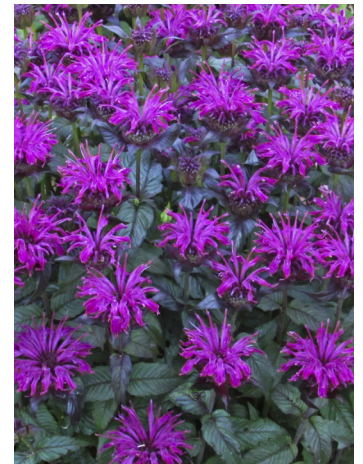

Monarda d. Sugar Buzz® Rockin' Raspberry